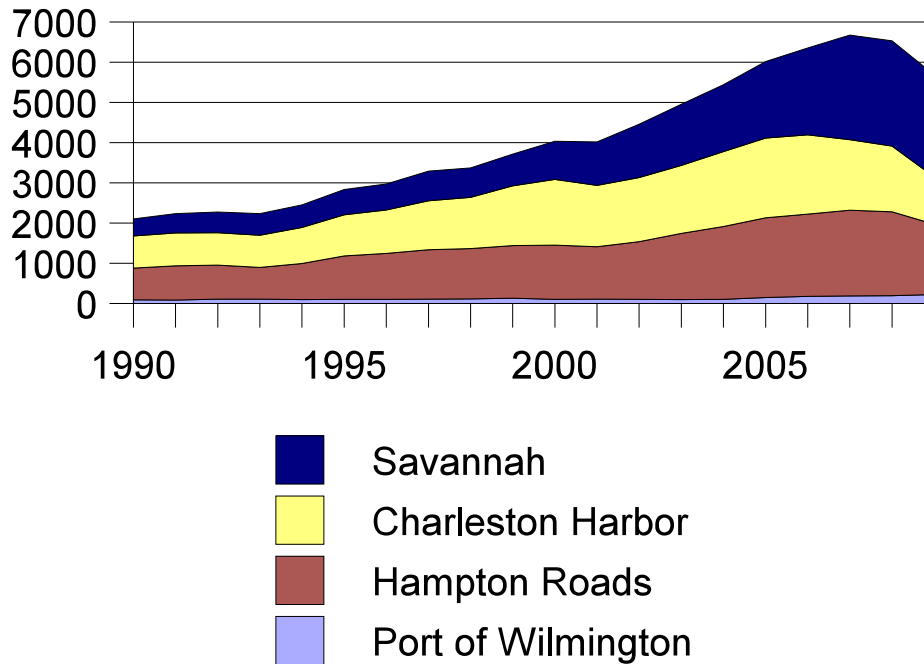

Southeastern US Container Movements and Ship Calls

Annual Container Movements

TEU X1000

Source: American Association of Ports Authorities

Container Ship Calls

Source: US Army Corps of Engineers