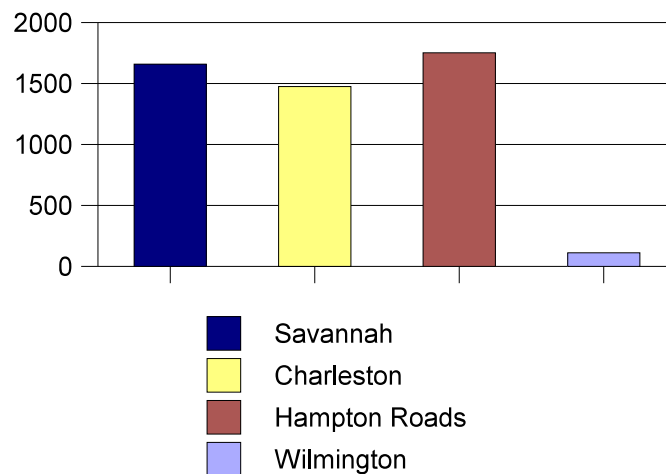

Southeastern US Container Movements and Ship Calls

Annual Container Movements

TEU X1000

Source: American Association of Ports Authorities

Container Ship Calls

Source: US Army Corps of Engineers