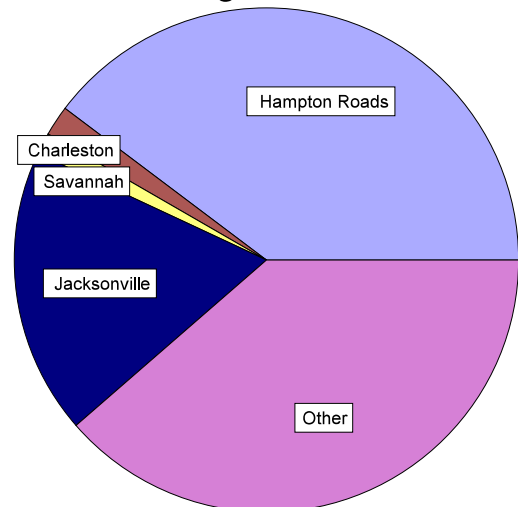

Ports Used for North Carolina Exports

Greenboro/Winston-Salem

Raleigh-Durham

Source: Western North Carolina
Inland Port Feasibility Study