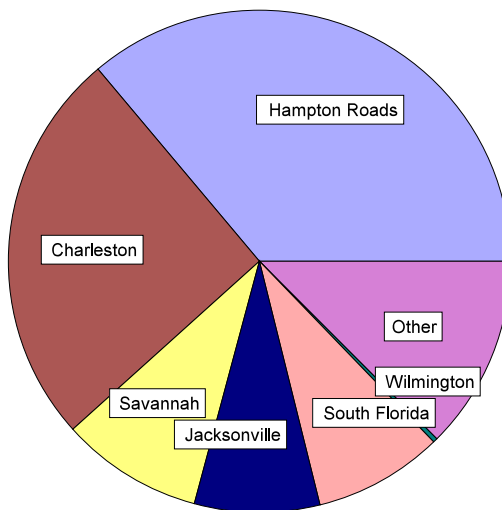

Ports Used for North Carolina Exports

Greenboro/Winston-Salem

Raleigh-Durham

Source: Western North Carolina
Inland Port Feasibility Study