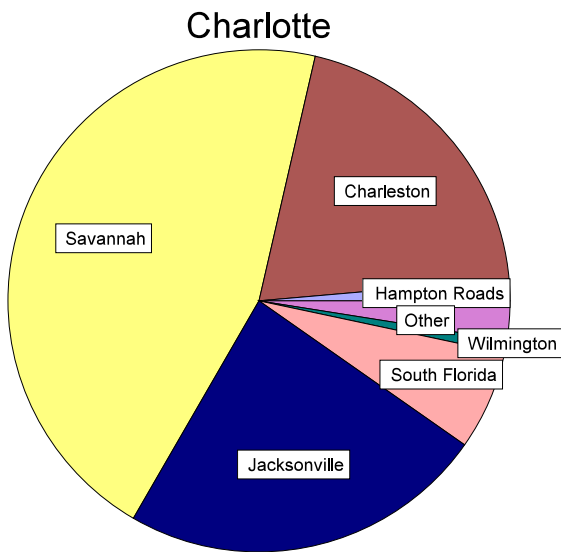

Ports Used for North Carolina Exports

Greenboro/Winston-Salem

Raleigh-Durham

Source: Western North Carolina
Inland Port Feasibility Study