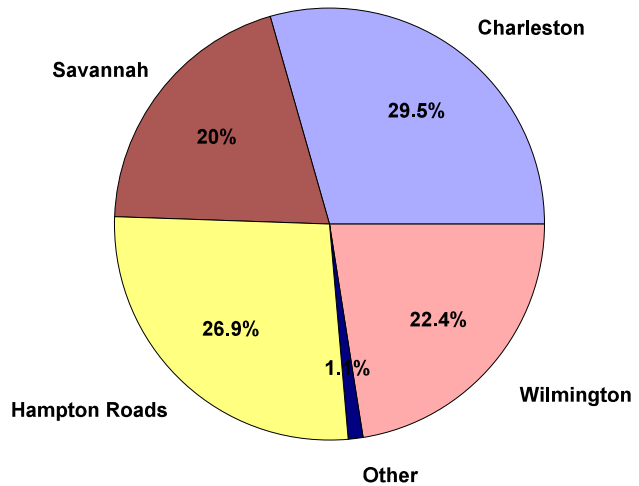

Ports of Choice for North Carolina International Trade

North Carolina Exports

North Carolina Imports

Source: Western North Carolina Inland Port Feasibility Study