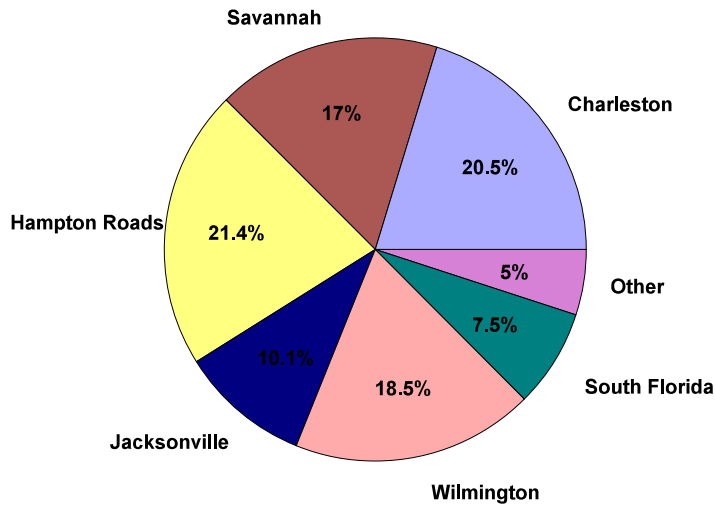

Ports of Choice for North Carolina International Trade

North Carolina Exports

North Carolina Imports

Source: Western North Carolina Inland Port Feasibility Study